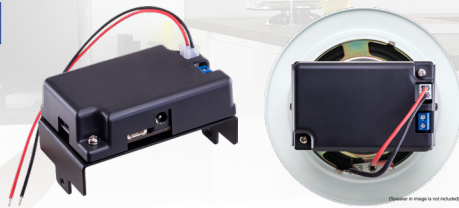

Power Supply
(Included with Bluetooth Amp)

Everything you need for a simple installation.

(Speaker Cable Included)

ECS8.0 Ceiling Speakers

16AWG 2-Core speaker cable.

Includes 10m of pre-cut speaker cable from Doss for extra convenience!

Get to know the parts

CLI-BT510

Compact 8W Class-D Bluetooth Amplifier

- 10 metre range for Bluetooth
- PC tool to rename each receiver (Kitchen, Bathroom etc.)

RLBT600

50W "Professional" Compact Amplifier With Bluetooth Connectivity