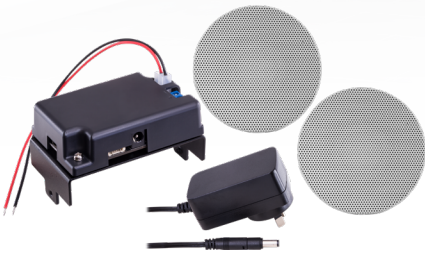

DOWNLIGHT SPEAKER PACK

RLBT400 — 20W Bluetooth Amp + 4" Ceiling speakers

Don't be deceived by its small size. Perfect for the bathroom or any small room where space is a premium and yet you need the sound to still pack a punch!

Starting out as an OEM for several high profile companies, today the resi-linx brand itself is known and respected by technicians and hobbyists all around the world. resi-linx is widely recognised as the leader of the distribution industry.

Direct from the USA, Earthquake's innovative audio technologies connect millions of people around the world with the sound solutions they need. They design, manufacture, and market high performance audio systems for use in home and audio-video systems.