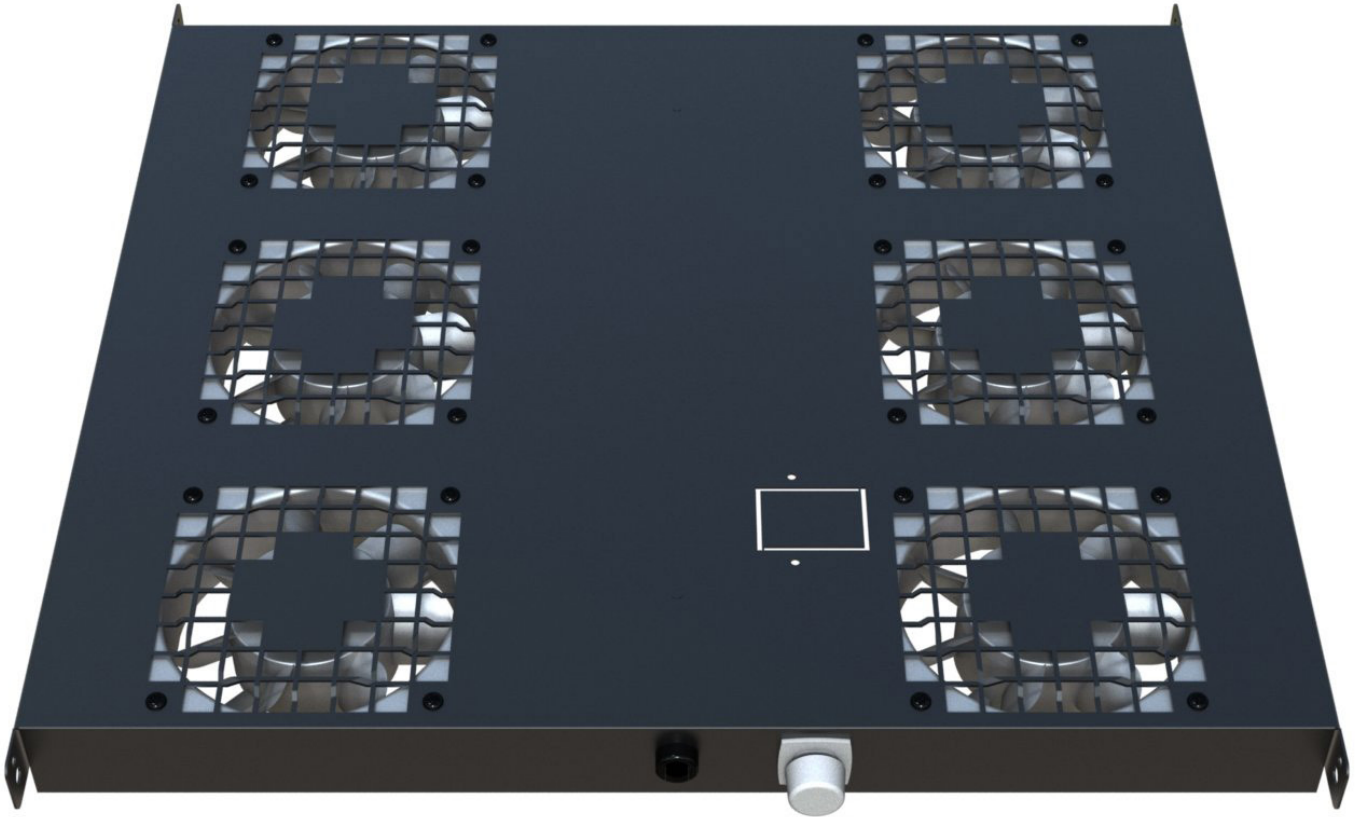

ROOF MOUNTED FAN TRAY

06008-42

Roof Mount Fan Tray - 6 fans

Metal work 1.0mm Galvaneal Steel. Powder Coat Finish - Sable Black

SPECIFICATIONS	
Part No	06008-42
Input Voltage	240V AC
Input Current (Phase)	10A
Input Type	AUS Outlet Plug 10A 3 Flat Pin (AS3112)
Lead Length	2.5M - Black
Fan Speed Controller	240V AC Speed Controller

AUS Outlet Moulded 3 pin Plug

240V AC Speed Controller

PERFORMANCE	
Fan Type	AC Axial Fan
Airflow	522 CFM / 887 m3/h
Noise Level	52.8dB(A)
Life Expectancy @ 40°C	37,500hrs
Airflow	Extract Air Out of Server Rack

DIMENSIONS	
Dimensions	499mm L x 470mm W x 41mm D
Weight	5.4kgs
Country of Manufacture	Australia
Compliance	AS/NZS 3100:2022 (General Requirements for Electrical equipment) AS/NZS 3000:2018 (Electrical installations - wiring rules) Designed to be installed in 19" Server Racks
Packaging	Sealed Plastic Bag
Installed	Fitted to Server Rack