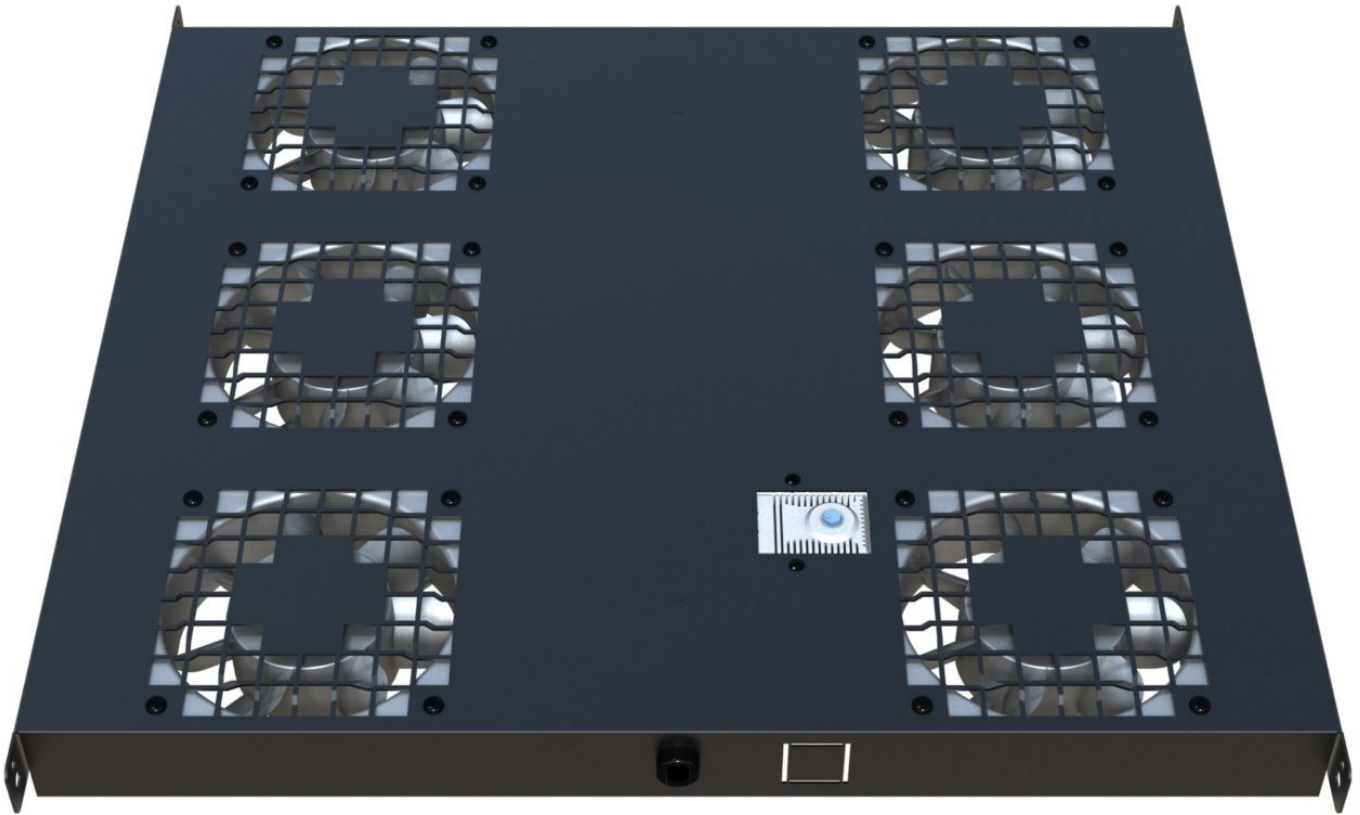

# ROOF MOUNTED FAN TRAY

06008-22

## Roof Mount Fan Tray - 6 fans

Metal work 1.0mm Galvaneal Steel. Powder Coat Finish - Sable Black

SPECIFICATIONS	
Part No	<b>06008-22</b>
Input Voltage	<b>240V AC</b>
Input Current (Phase)	<b>10A</b>
Input Type	<b>AUS Outlet Plug 10A 3 Flat Pin (AS3112)</b>
Lead Length	<b>2.5M - Black</b>
Thermostat	<b>240V AC -20 +80°C</b>

**AUS Outlet Moulded 3 pin Plug**

**Thermostat 240V AC -20 +80°C**

PERFORMANCE	
Fan Type	<b>AC Axial Fan</b>
Airflow	<b>522 CFM / 887 m3/h</b>
Noise Level	<b>52.8dB(A)</b>
Life Expectancy @ 40°C	<b>37,500hrs</b>
Airflow	<b>Extract Air Out of Server Rack</b>