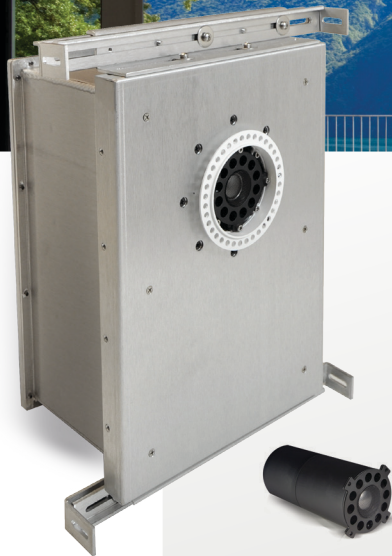

63SA-7HO SMALL APERTURE® SERIES

6.5" 3-WAY FULL-RANGE - 3" CEILING OPENING

Size 13.62 h x 9.75 w x 6.375 d (in)
 346 h x 248 w x 167 d (mm)
 Freq Response 38Hz-22kHz±3dB
 Impedance 4 ohms
 Sensitivity 88dB 2.83V /1m
 Power req. 25-125 W (Protection Limited)
 Woofer (1) 6.5" (165 mm) Aluminum
 Mid (1) 2" (50 mm) Aluminum
 Tweeter (1) .75" (19 mm) Aluminum
 Finishes See Trim Kit Options

- (1) 6.5" (165 mm) High Excursion Aluminum Woofer
- (1) 2" (50 mm) Aluminum Midrange
- (1) 0.75" (19 mm) Aluminum Dome Tweeter

Unlike anything you have seen or heard, James Loudspeaker has raised industry standards once again. The James Small Aperture® in-ceiling/in-wall speakers have a very small 3" round or 3"x 3" square sound aperture yet pack in a full 3-way system for deep bass and wide frequency response. A seamless edge detail keeps them looking smart and modern yet discrete. The system includes a mini powerpipe 6.5" subwoofer, 2" midrange, and 3/4" dome tweeter for wide 38Hz to 22kHz response. Having a real subwoofer also allows the system to play at loud levels. Deep bass and high SPL from such a small visible opening causes a second take!

All aircraft grade aluminum construction and a modular design provide long life and easy service, while installer configurable protection offers the utmost reliability. The 63SA-7HO has a small foot print with a 7" depth and is best suited for in-ceiling mounting. The SA series is designed to also accept industry standard lighting trim kits to allow integration with similar styled lighting products.